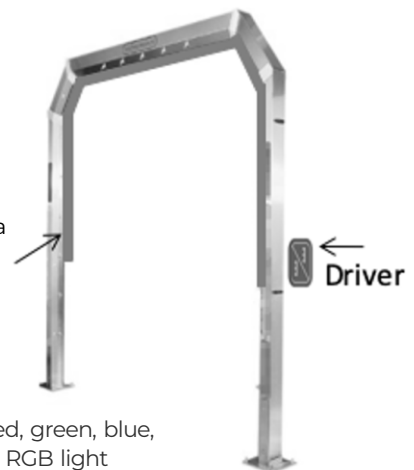

CHEMICAL ARCHES

LEDLINE crates a seamless wrap for a chemical arch enhancing the lighting experience

Available in single color red, green, blue, amber, or color changing RGB light