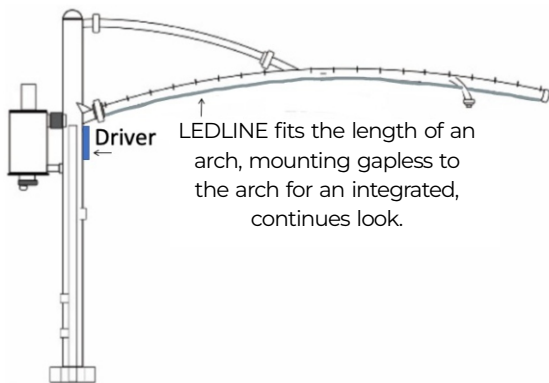

VACUUM ARCHES

6ft arch: 4500-6600 lumen
12ft arch: 9000-13200 lumen