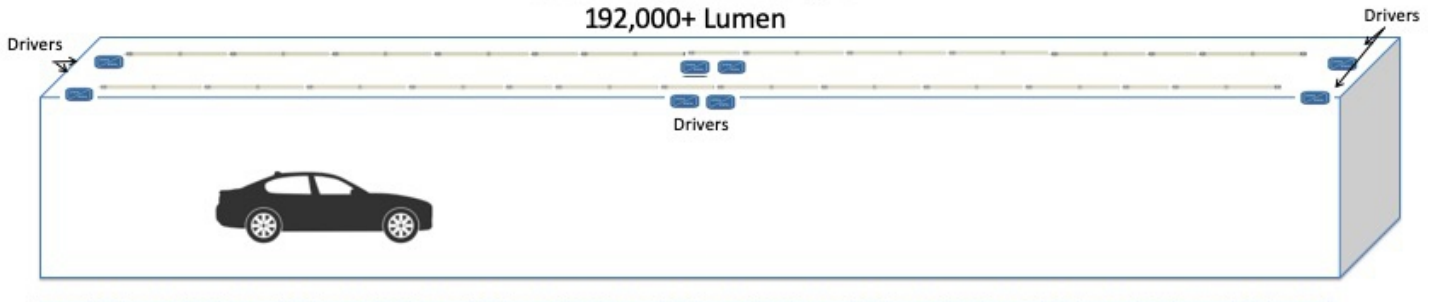

TUNNELS

2 rows of 96ft of LEDLINE Continuous, seamless light
192,000+ Lumen

100ft Wash Tunnel