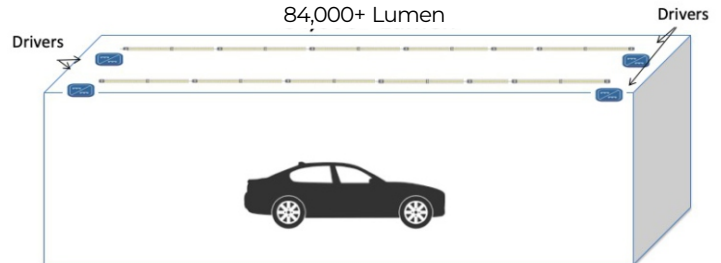

IN BAY AUTOMATICS

2 rows of 42ft of LEDLINE continuous, seamless light
84,000+ Lumen

45ft Wash Bay