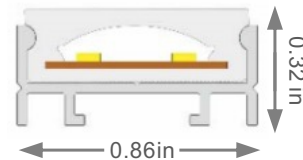

Small, compact design is nondescript when Lights are off, and stunningly bright and modern when lights are on.